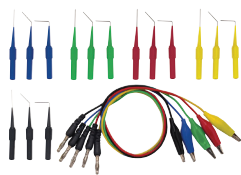

USB-C RECHARGEABLE WITH POWER BANK

SALE \$44.19

COS 31082
EAL40R 2500 LUMEN LANTERN

NEW

EZR

SALE \$53.10 EACH

RECHARGEABLE 350 LUMEN NECK LIGHT

EZR EZL35RNL-G EZR EZL35RNL-P EZREZL35RNL-R

kershaw ASSISTED OPENING KNIVES

SALE \$37.75
KER 1365RBW
MISDIRECT RAINBOW

SALE \$85.75
KER 1660
LEAK SILVER

SALE \$37.75
KER 1830
OSO SWEET

DIAGNOSE WITH CONFIDENCE

TOOL AID
TOOLS FOR THE PROFESSIONAL

SALE \$27.00

SG 23500
20 PC. BACK PROBE KIT

Cal-Van
TOOLS

SALE \$90.75
CVT 84
WIFI BORESCOPE

ES

SALE \$15.50
ESI 629
TEST LEADS WITH SCREW ON ALLIGATOR CLIPS

SALE \$181.75
ESI 146
54 PC. AUTOMOTIVE TEST CONNECTOR KIT

SALE \$205.75
ESI 149
54 PC. UNIVERSAL TEST CONNECTOR KIT