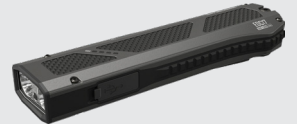

NITECORE®

SALE \$105.99

**NIT EDC17
1500 LUMEN RECHARGEABLE EDC FLAT FLASHLIGHT
WITH WHITE LED, UV, AND GREEN LASER**

M12 FUEL™ RATCHETS

- Modular trigger for personalized grip point - button & paddle cap included
- Best Combination of Power & Speed
- Most Compact Head & Body
- Unmatched comfort with an ergonomic, contoured grip that reduces fatigue
- Kit Includes M12 High Output 2.5ah Battery