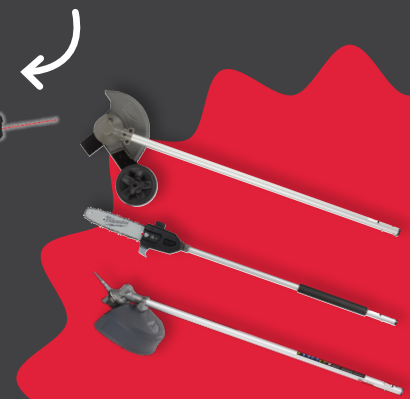

YOUR CHOICE OF FREE ITEM

WITH PURCHASE OF 3016-21ST