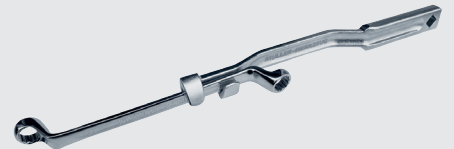

MIL 0818-20
M18™ BRUSHLESS
PACKOUT™ FAN

OVER 20.5 MPH AIR SPEED

GW GEARWRENCH

SALE \$221.00

GWR GWUHL
RECHARGEABLE FOLDABLE UNDERHOOD LIGHT

BETTER VISIBILITY.
BETTER ACCESS.

MUELLER
KUEPS

SALE \$70.50

MLK 745 100
UNIVERSAL WRENCH EXTENDER

UP TO 1200
HAMMER BLOWS
PER MINUTE

SALE \$314.25

APT 658HD
HD AIR SLIDE HAMMER

MANUFACTURED
FROM HIGH
SPEED STEEL

SALE \$250.35

KNK 29KK5DB
29 PC. DRILL BUDDY JOBBER
LENGTH DRILL BIT SET