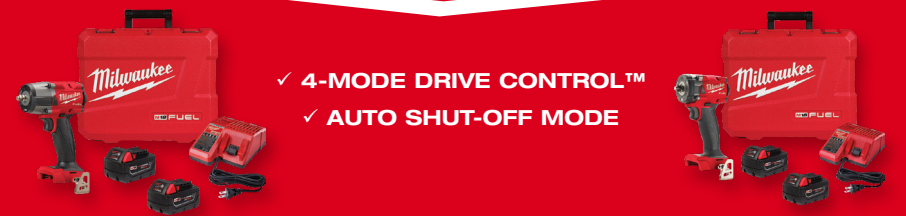

YOUR CHOICE OF FREE ITEM

WITH PURCHASE OF SELECT KIT

- ✓ 4-MODE DRIVE CONTROL™
- ✓ AUTO SHUT-OFF MODE

M18 FUEL™ 3/8" MID-TORQUE IMPACT WRENCH WITH FRICTION RING KIT

Includes (2) XC5.0 Resistant Batteries

ORDER #	FREE ITEM
MIL 2960-22XB5R	M18™ REDLITHIUM™ XC5.0 RESISTANT BATTERY
MIL 2960-22XSS	56PC 3/8" DRIVE RATCHET & SOCKET SET WITH FOUR FLAT™ SIDES - SAE & METRIC
MIL 2960-22XSAE	17PC SHOCKWAVE™ IMPACT DUTY SOCKET 3/8" DRIVE SAE SET WITH PACKOUT™
MIL 2960-22XMM	19PC SHOCKWAVE™ IMPACT DUTY SOCKET 3/8" DRIVE MM SET WITH PACKOUT™

M18 FUEL™ 3/8" COMPACT IMPACT WRENCH WITH FRICTION RING KIT

Includes (2) XC5.0 Resistant Batteries

ORDER #	FREE ITEM
MIL 2854-22XB5R	M18™ REDLITHIUM™ XC5.0 RESISTANT BATTERY
MIL 2854-22XMM	19PC SHOCKWAVE™ IMPACT DUTY SOCKET 3/8" DRIVE MM SET WITH PACKOUT™
MIL 2854-22XSAE	17PC SHOCKWAVE™ IMPACT DUTY SOCKET 3/8" DRIVE SAE SET WITH PACKOUT™
MIL 2854-22XSS	56PC 3/8" DRIVE RATCHET & SOCKET SET WITH FOUR FLAT™ SIDES - SAE & METRIC