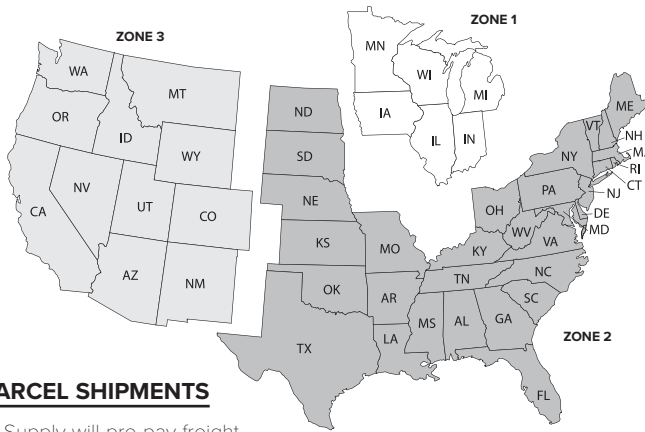

NEU TOOL & SUPPLY

WHOLESALE DISTRIBUTOR

W220N507 SPRINGDALE RD, WAUKESHA, WI 53186

262-432-9306 SALES@NEUTOOL.COM

NEUTOOL.COM | TOOLMARKET.COM

189TH Edition January–March 2026 Confidential Jobber Price Sheet

SMALL PARCEL SHIPMENTS

Neu Tool & Supply will pre-pay freight based on the zone map and terms listed below.

- Additional fees may apply to single items weighing more than 50 pounds.
- Maximum weight of a single item is 75 pounds.
- Additional fees may be applied to the invoice for over-size items.

MINIMUM PREPAID SHIPMENT	ZONE 1	ZONE 2	ZONE 3
INITIAL ORDER	$350	$450	$600
BACK ORDER	$200	$300	$450

FREIGHT POLICY (EFFECTIVE 1/1/2022 FOR STOCKING ITEMS)

- Prepaid status will be determined by the value of the shipment.
- Qualifying orders will be shipped to one address via a carrier selected by Neu Tool.
- Additional fees may be applied to the invoice if using a customer-requested carrier.
- Shipping terms: F.O.B. Destination, when shipping to a customer's business address.
- Shipping terms: F.O.B. Origin, when shipping to a third-party recipient.
- Prepaid shipping terms do not apply to Alaska, Hawaii, or Puerto Rico. Contact your Account Representative for more information.
- Any Missing or damage to items resulting from shipping must be reported to Neu Tool within 24-48 hrs. of delivery.

MOTOR FREIGHT SHIPMENTS

Additional fees may be applied to the invoice for residential delivery, limited access, liftgate or other special services.

MINIMUM PREPAID SHIPMENT	ZONE 1	ZONE 2	ZONE 3
INITIAL ORDER	$800	$800	$1,200
BACK ORDER	$800	$800	$1,200